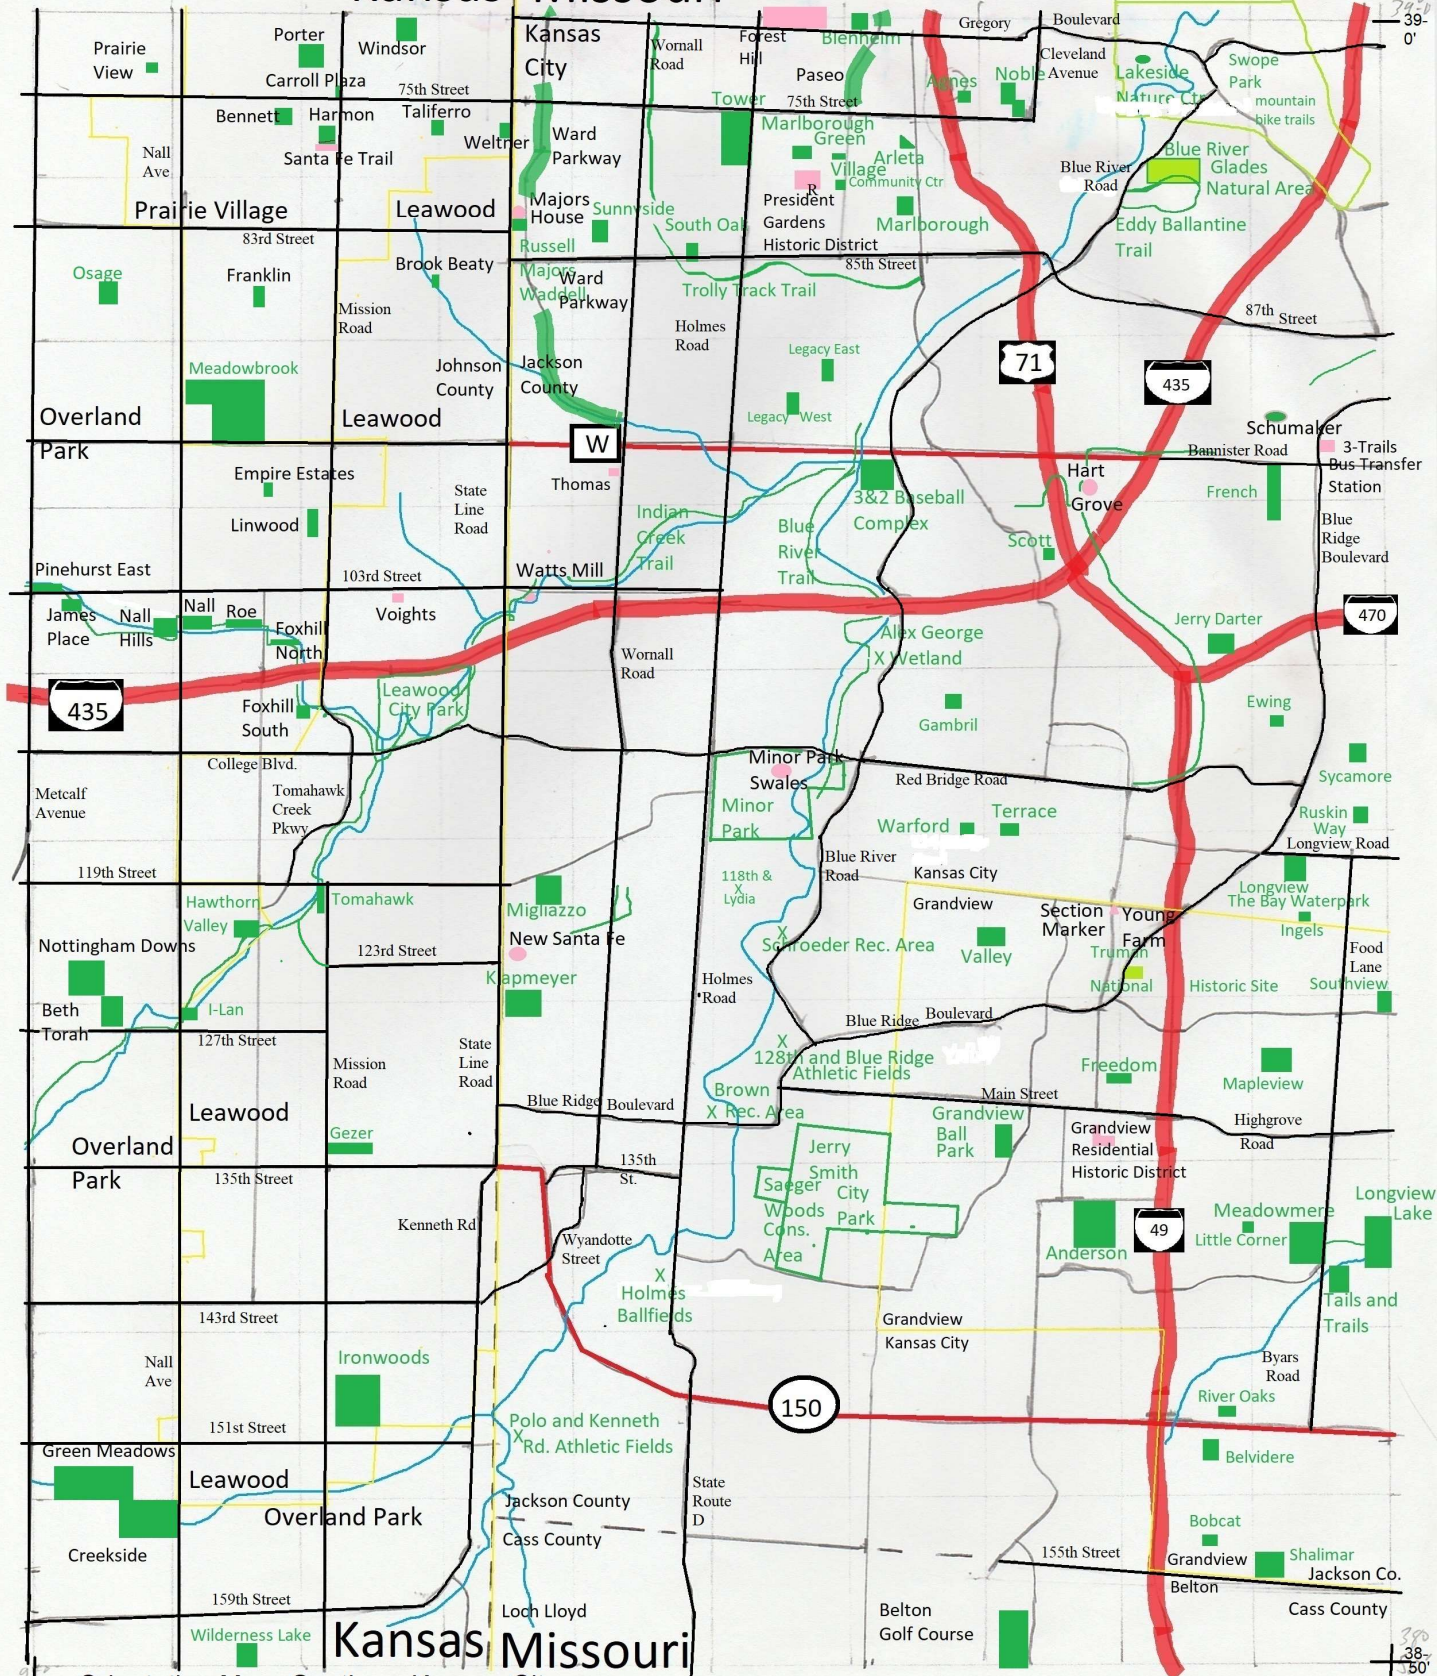

Kansas Missouri

Orientation Map: Southern Kansas City,
Grandview, Leawood
Prepared 2020
Harold Draper